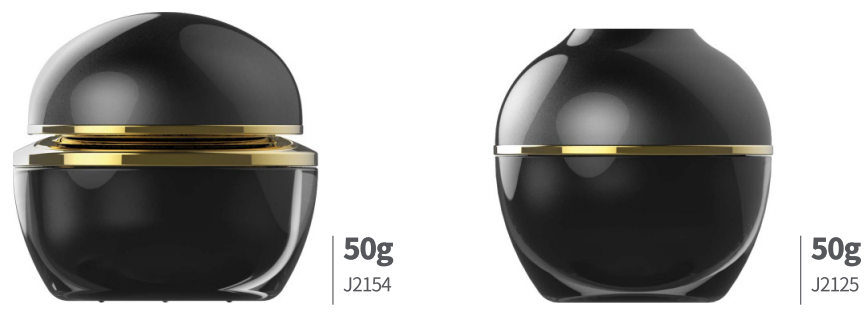

# CREAM JAR

Series

Twist Jar  
T2120  
(35ml)

AIRLESS JAR

AIRLESS, HINGE CAP, MIRROR

AIRTIGHT, REFILL, HINGE CAP, MIRROR, SPATULA

PN200

PP